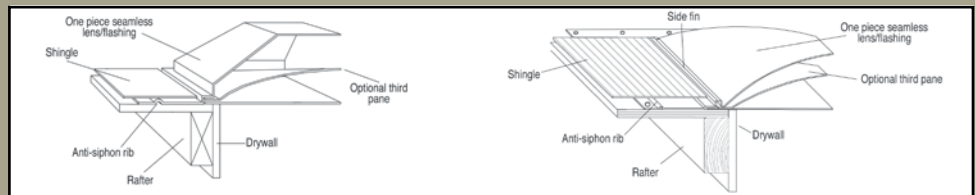

Options

- Multiple pans for maximum insulation
- Bronze polycarbonate for added sun control

SWIFT Products, Ltd.

Pre-Fabricated Brick Chimney Covers

Hides unsightly fireplace flue stacks and roof jacks giving a realistic brick chimney appearance.

Base unit comes standard as a 24" x 24" x 36" weighing only 35 lbs. with an optional 3 ft. extension, can stack to 9 ft. Developed by sandwiching lightweight polystyrene between durable 1/8" durable brick marble aggregate exterior and a strong no-rust aluminum inner framework will never fade or rust and takes just minutes to install. Box includes brick chimney panels, lid, flange, all mounting hardware and simple directions. Will outlast all traditional wood or vinyl covered flue pipes.

0200200 Red Brick Cover w/all Mounting Hardware

0200201 Red Brick 36" Extension

0200205 Gray Brick Cover w/all Mounting Hardware